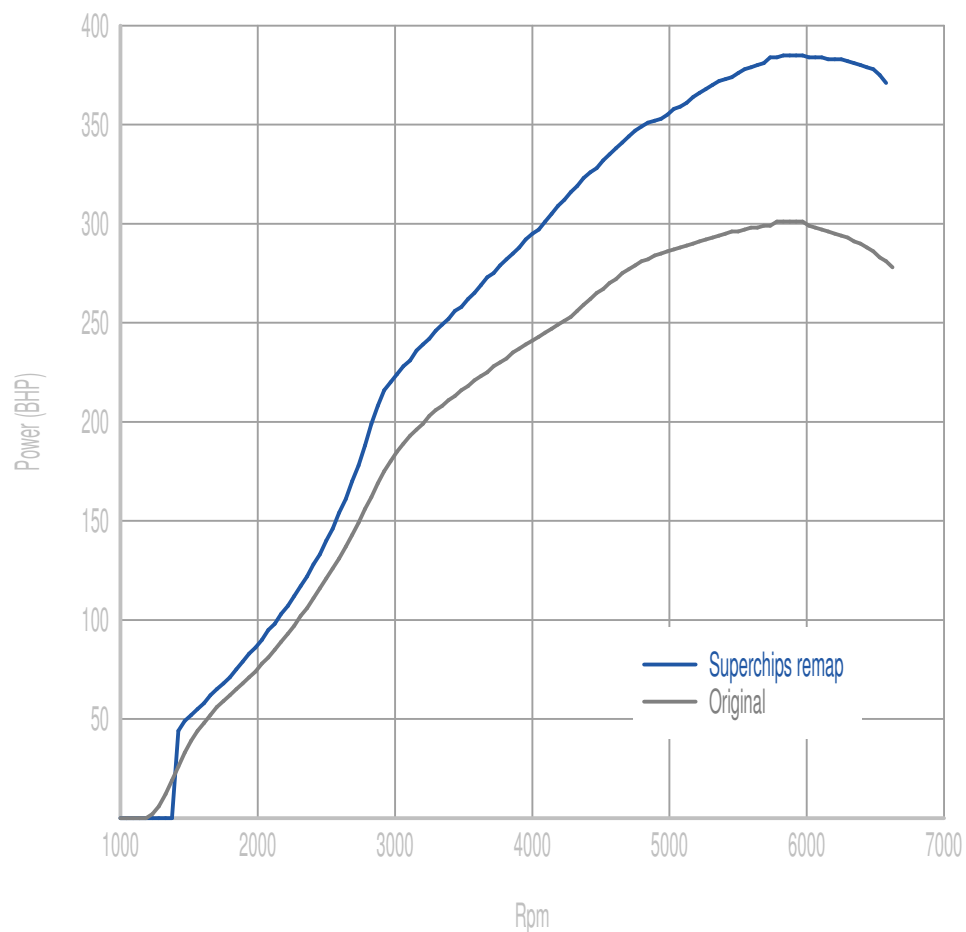

## Power

**89 BHP increase @ 6206 Rpm**

Superchips remap Max 385 BHP @ 6068 Rpm

Original Max 301 BHP @ 5926 Rpm

## Torque

**94 Nm increase @ 5693 Rpm**

Superchips remap Max 524 Nm @ 3201 Rpm

Original Max 448 Nm @ 3220 Rpm